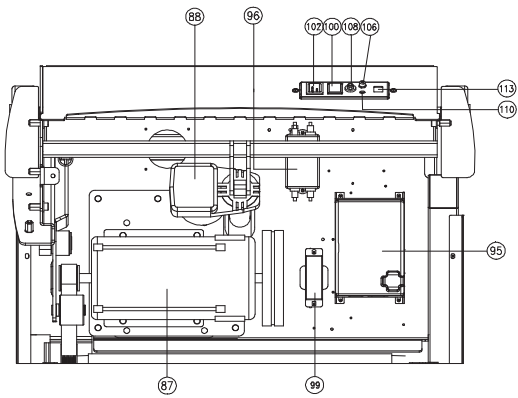

VIEW OF FACE PLATE

Back to GYMPART.COM

SERVICE DRAWING OF T1xe CONSOLE

Top View of Electrical Components

Detail View of Electrical Components

Motor cover Kit

Back to GYMPART.COM

Detail view of Crossbar

Detail view of Console Base