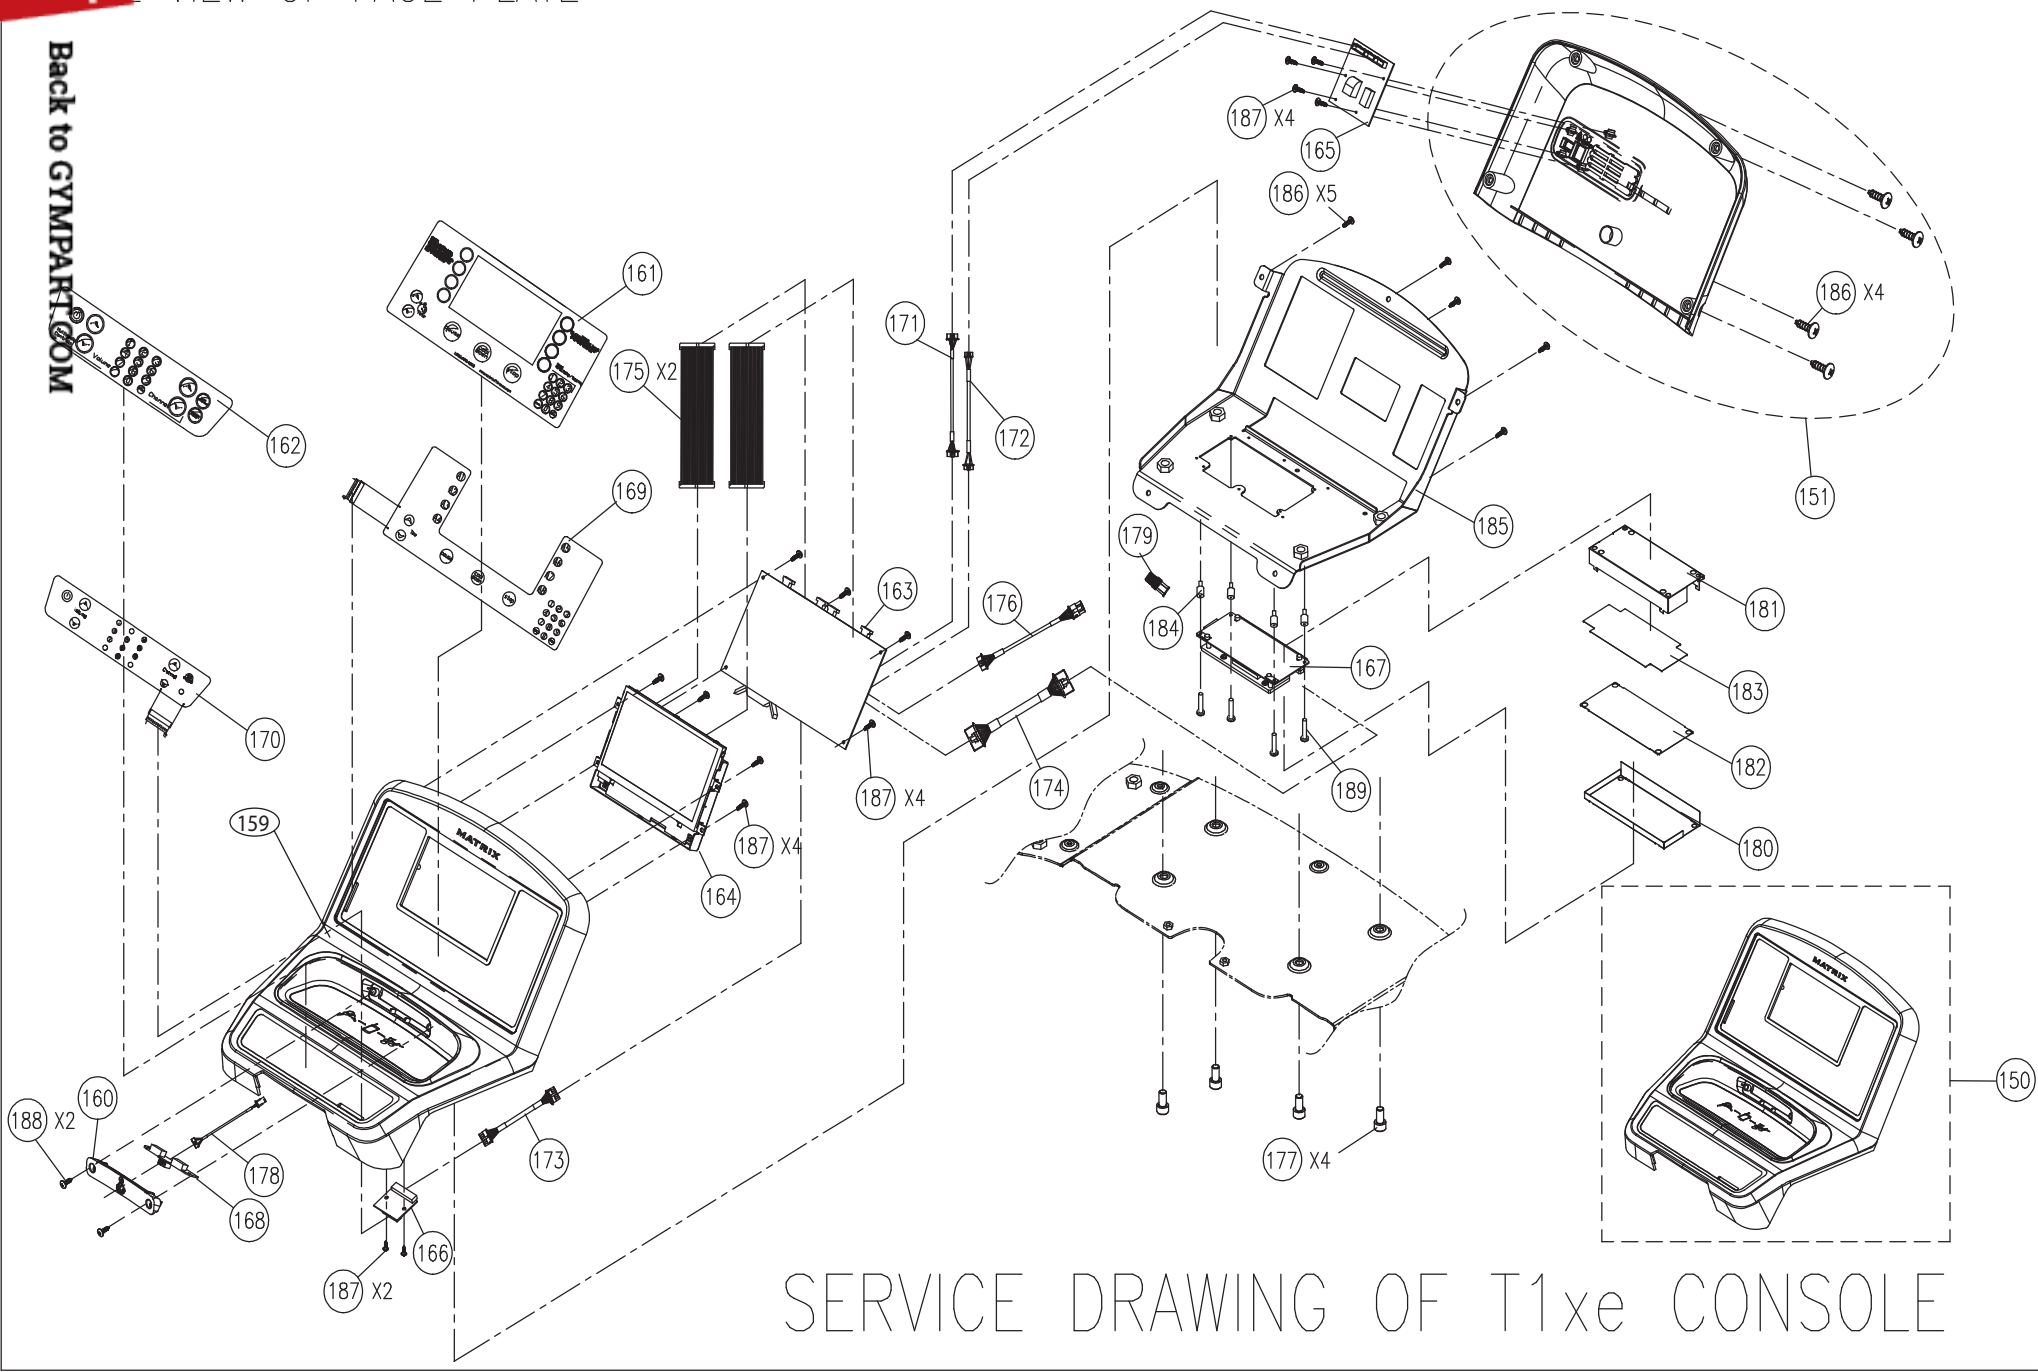

VIEW OF FACE PLATE

Back to GYMPART.COM

SERVICE DRAWING OF T1xe CONSOLE

Top View of Electrical Components

Detail View of Electrical Components

Motor cover Kit

Back to GYMPART.COM

Detail view of Crossbar

Detail view of Console Base